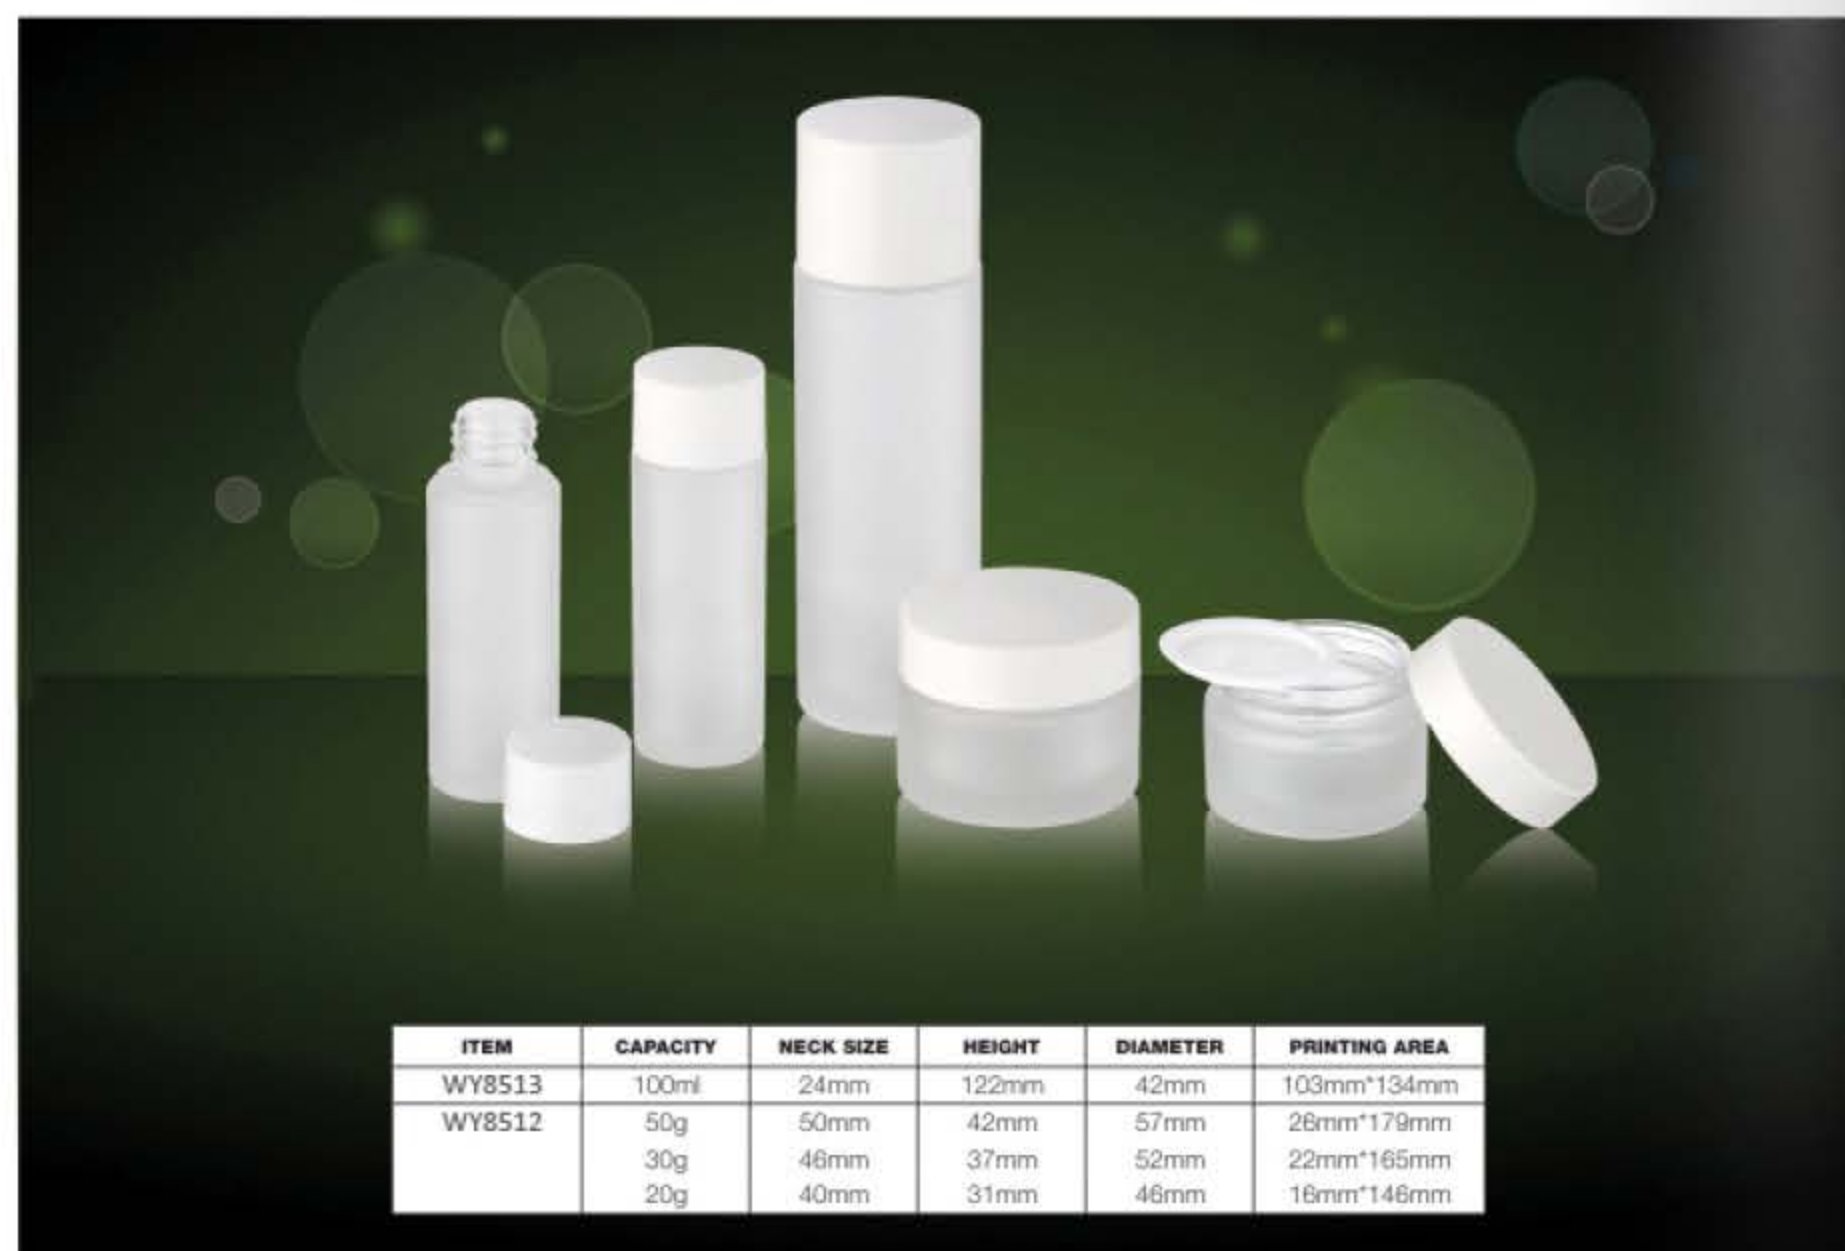

ITEM	CAPACITY	NECK SIZE	HEIGHT	DIAMETER	PRINTING AREA
WY8513	100ml	24mm	122mm	42mm	103mm*134mm
WY8512	50g	50mm	42mm	57mm	26mm*179mm
	30g	46mm	37mm	52mm	22mm*165mm
	20g	40mm	31mm	46mm	16mm*146mm