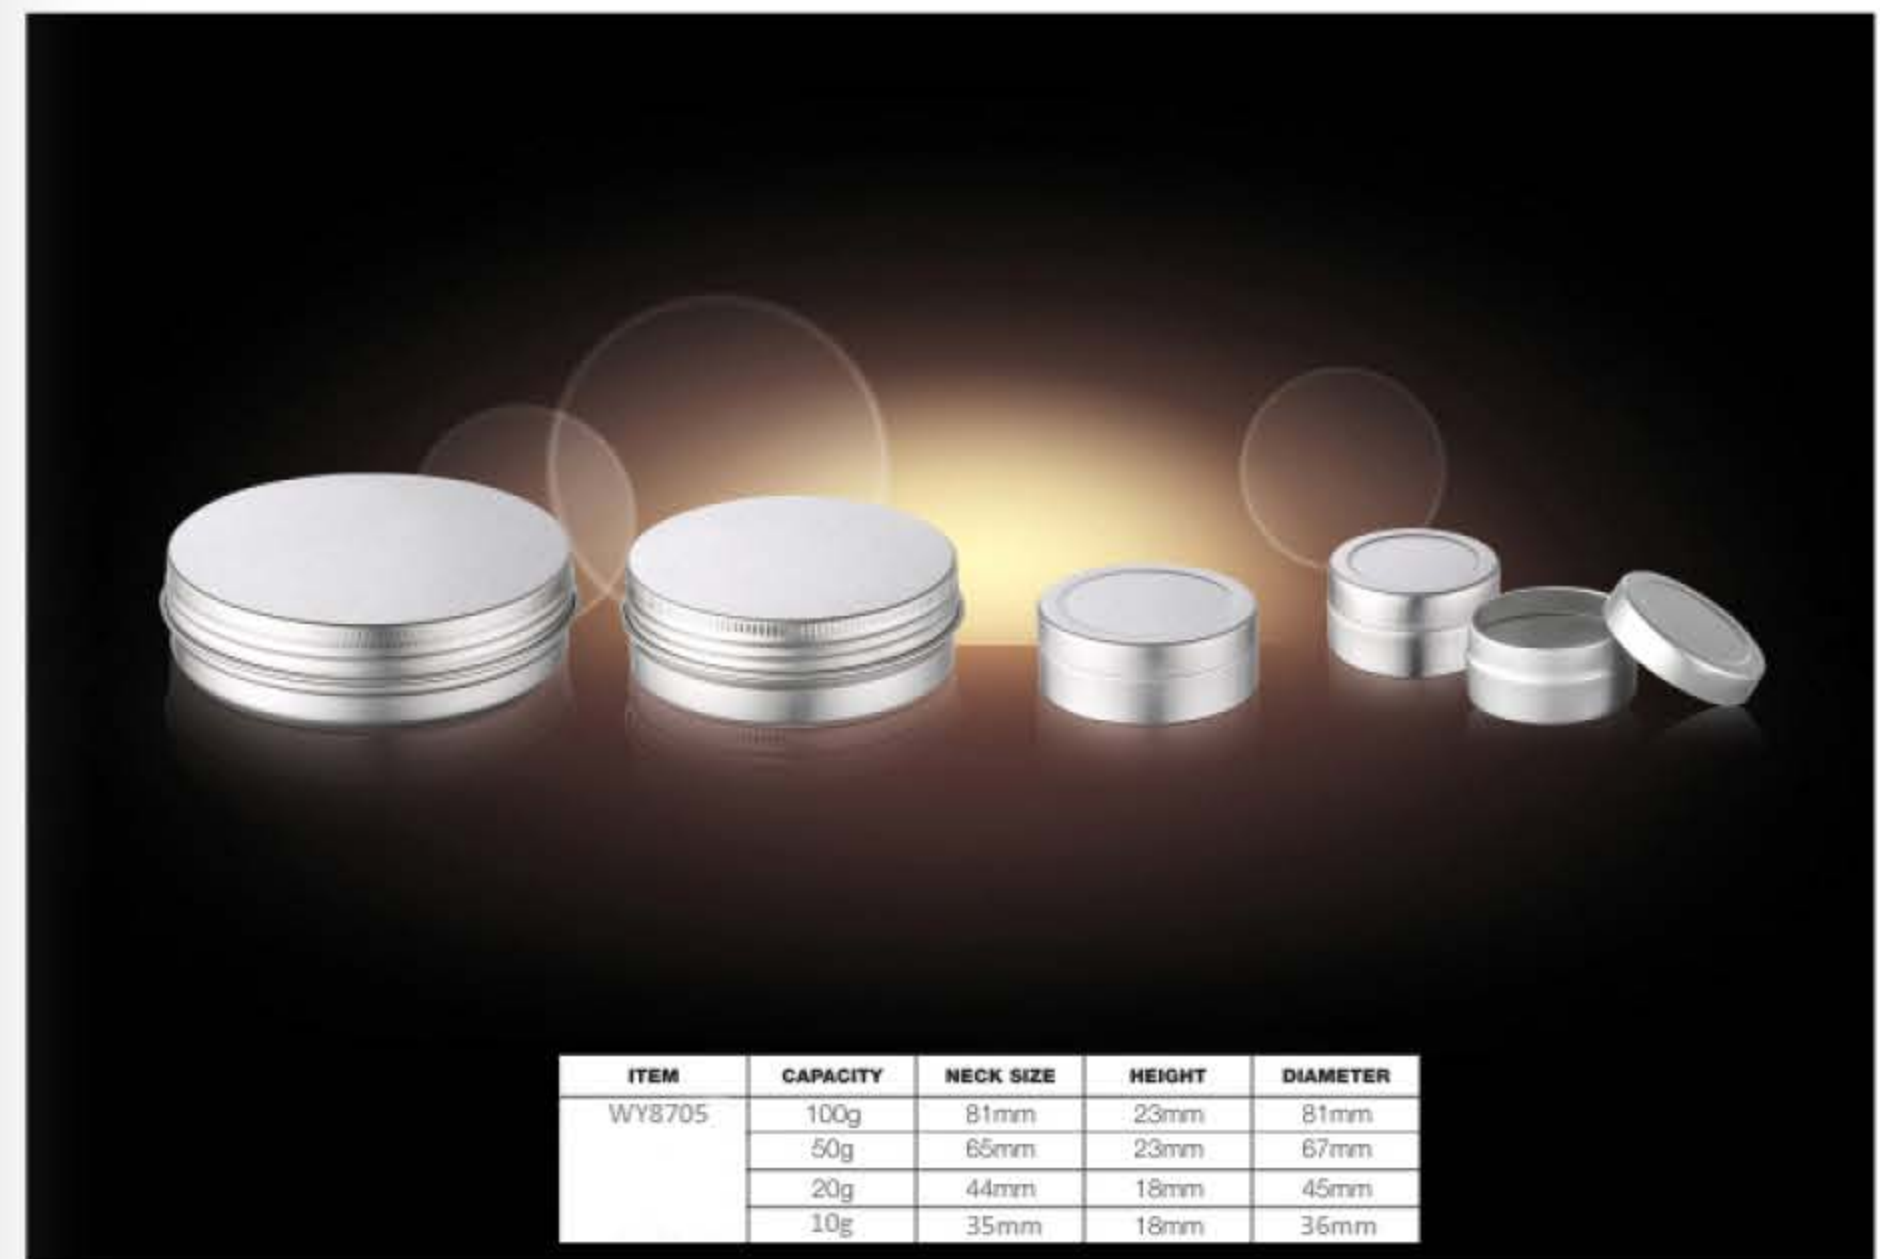

ITEM	CAPACITY	NECK SIZE	HEIGHT	DIAMETER
WY8705	100g	81mm	23mm	81mm
	50g	65mm	23mm	67mm
	20g	44mm	18mm	45mm
	10g	35mm	18mm	36mm